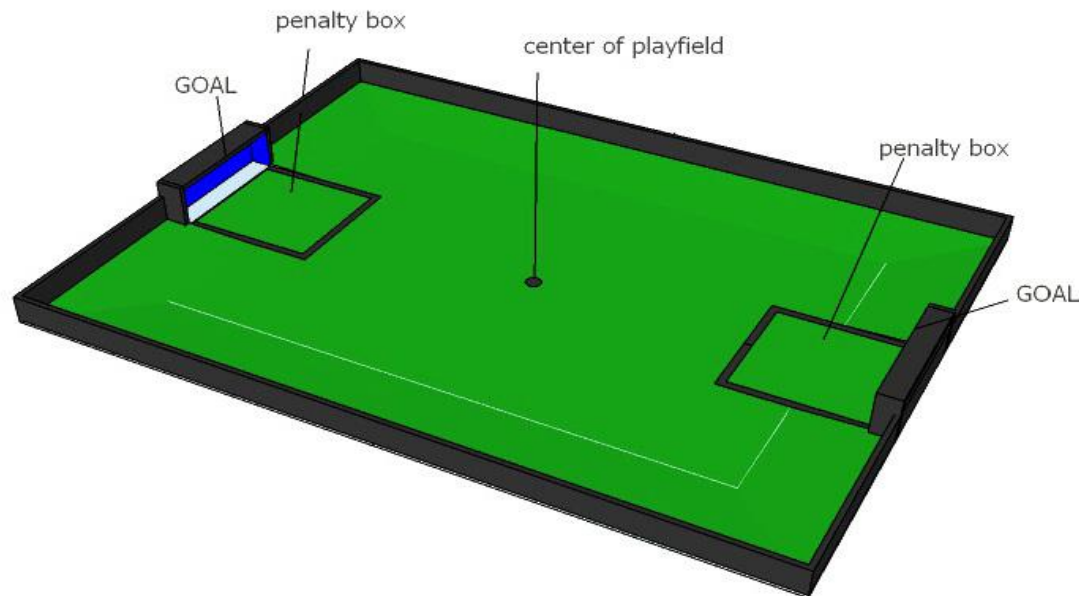

INDIA

FOOTBALL CATEGORY

JOINTLY ORGANISED BY

SUPPORTED BY

विज्ञान एवं प्रौद्योगिकी विभाग
DEPARTMENT OF
SCIENCE & TECHNOLOGY

ABOUT GAME

WRO Football aims, where possible, to reflect the game of human soccer. Teams of two on two autonomous robots chase an infra-red transmitting ball around a table top field of standard size with the aim to score more goals than the opposition

WRO Football Playfield

INTRODUCTION

- ▶ Age : 10 - 19 years
- ▶ A team consists of one (1) coach and two (2) or three (3) team members
- ▶ Team will consists of two robots. They can play either as goalie and forward or both forward
- ▶ Challenge time period = 2 x 5 minute halves
- ▶ Teams are allowed to have a maximum break of 5 minutes between halves to repair and reprogram robots
- ▶ The team scoring the most goals will win
- ▶ The official table size will be 1820 x 2430 mm