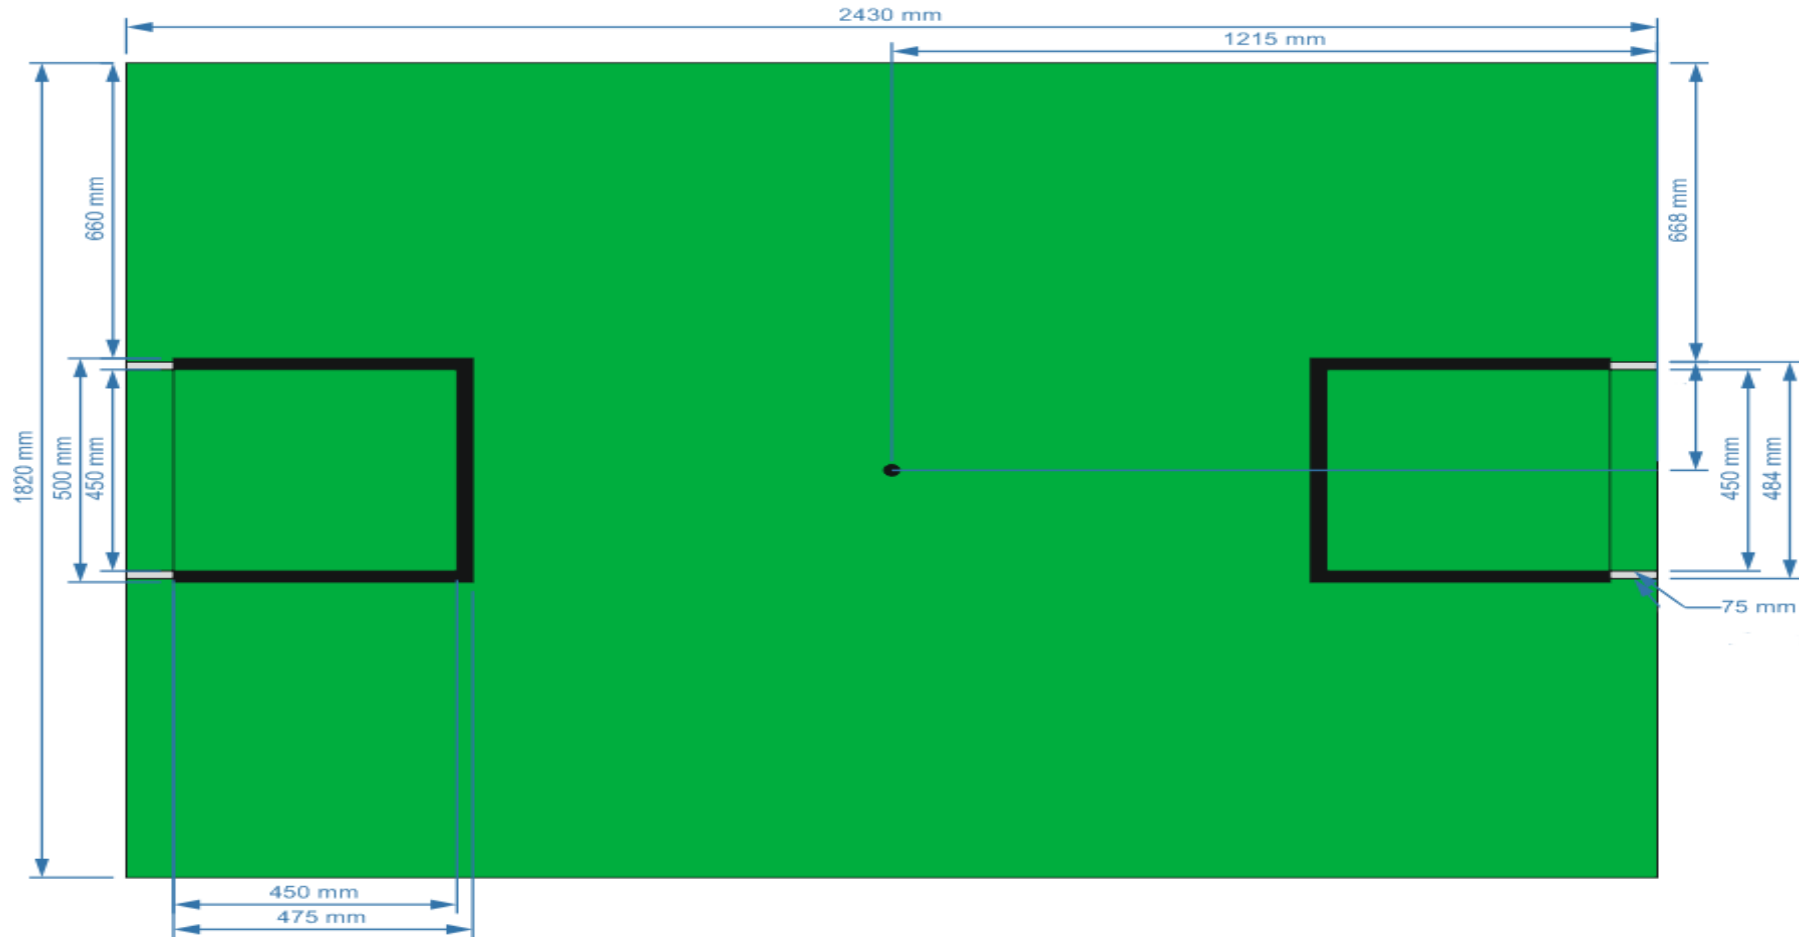

WRO Official Football Playfield

Recommended Kit of Parts

► Hardware

S.N.	Recommended Kit	Quantity
1	LEGO Mindstorms Education Nxt kit (9797) or LEGO Mindstorms education Ev3 core set (45544)	2
2	LEGO Mindstorms Education Resource (9695) or LEGO Mindstorms Education EV3 Expansion set (45560)	2
3	HiTechnic IR seeker v2 sensor(NSK1042)	2
4	HiTechnic compass sensor(MNC1034)	2
5	HiTechnic IR Ball (IRB1005)	1
6	WRO Football MAT	1

► Software

- Control programs must be Robolab, LEGO® MINDSTORMS™ EV3 or LEGO® MINDSTORMS™ NXT software